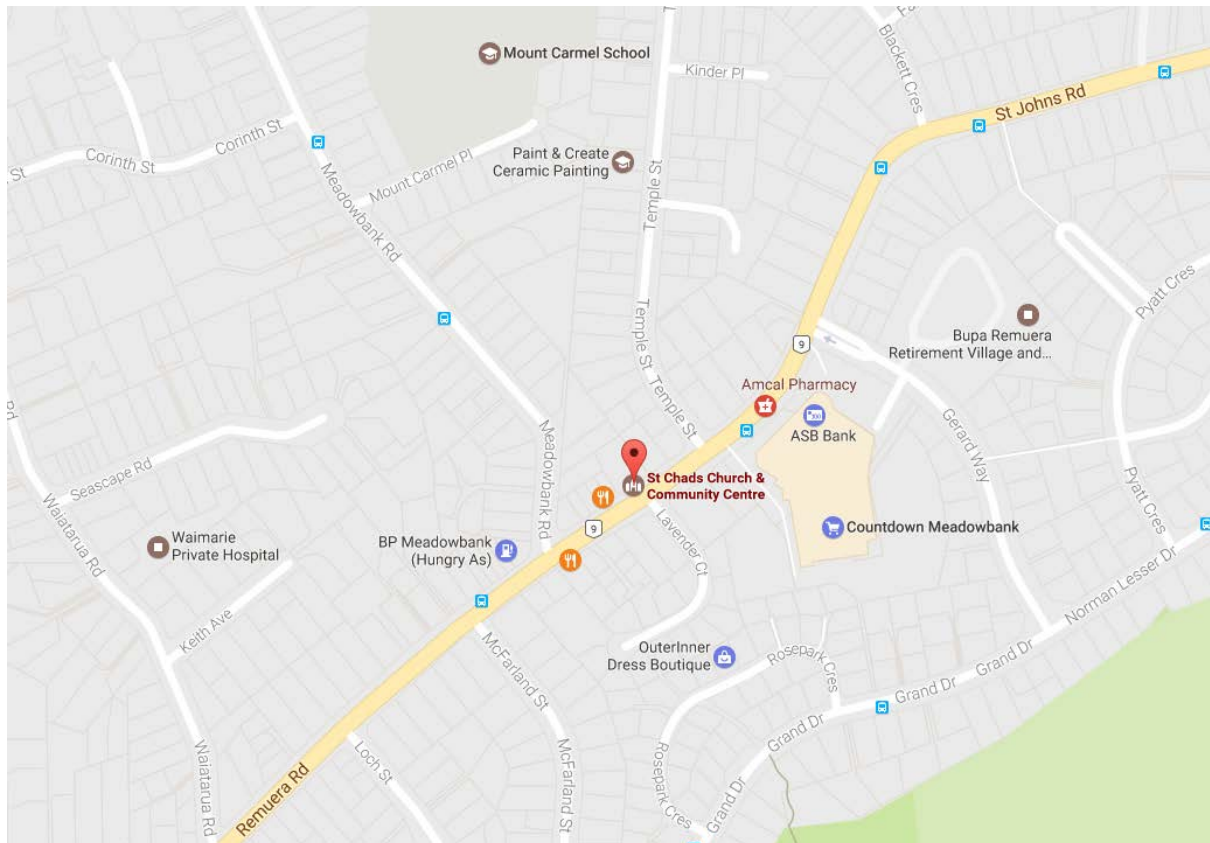

- **Date:** Thursday 1 June
- **Time:** 5-6.30pm
- **Location:** St Chads Church and Community Centre
38 Saint Johns Road
Meadowbank
- **Map:**

- **Date:** Wednesday 7 June
- **Time:** 5.30-7.30pm
- **Location:** St Heliers Church and Community Centre
100 St Heliers Bay Road
St Heliers
- **Map:**

- **Date:** Thursday 22 June
- **Time:** 5.30-7.30pm
- **Location:** Leicester Hall
Findlay Street and Ramsgate Streets
Ellerslie
- **Map:**