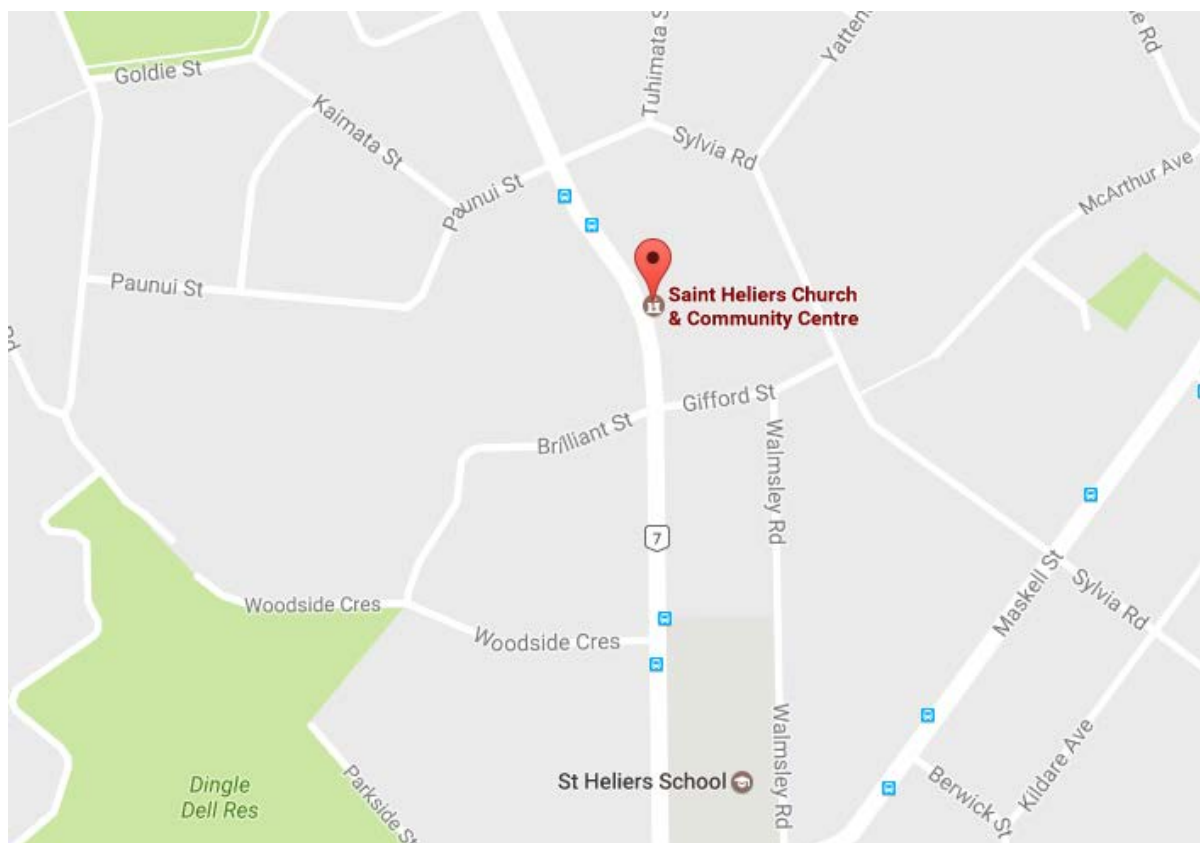

- **Date:** Thursday 1 June
- **Time:** 5-6.30pm
- **Location:** St Chads Church and Community Centre
38 Saint Johns Road
Meadowbank
- **Map:**

- **Date:** Wednesday 7 June
- **Time:** 5.30-7.30pm
- **Location:** St Heliers Church and Community Centre
100 St Heliers Bay Road
St Heliers
- **Map:**

- **Date:** Thursday 22 June
- **Time:** 5.30-7.30pm
- **Location:** Leicester Hall
Findlay Street and Ramsgate Streets
Ellerslie
- **Map:**